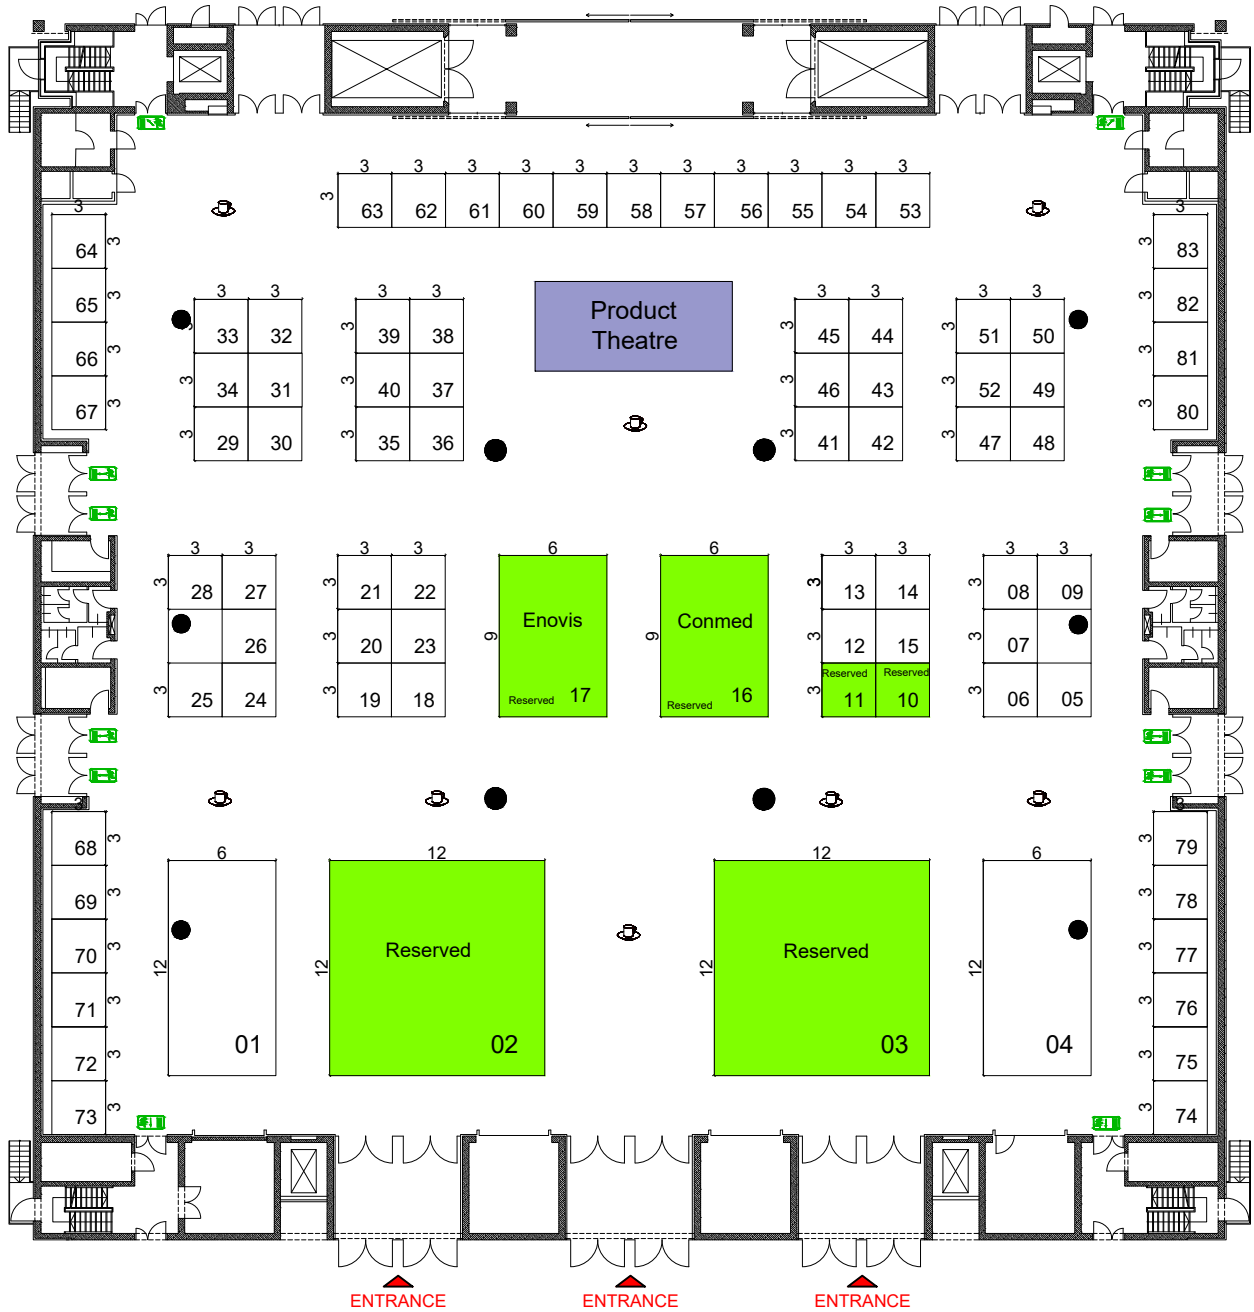

ISAKOS 2025 - Munich

ICM - Level 0

□ AVAILABLE BOOTHS

■ RESERVED BOOTHS

■ SOLD BOOTHS

SUBJECT TO VENUE'S APPROVAL